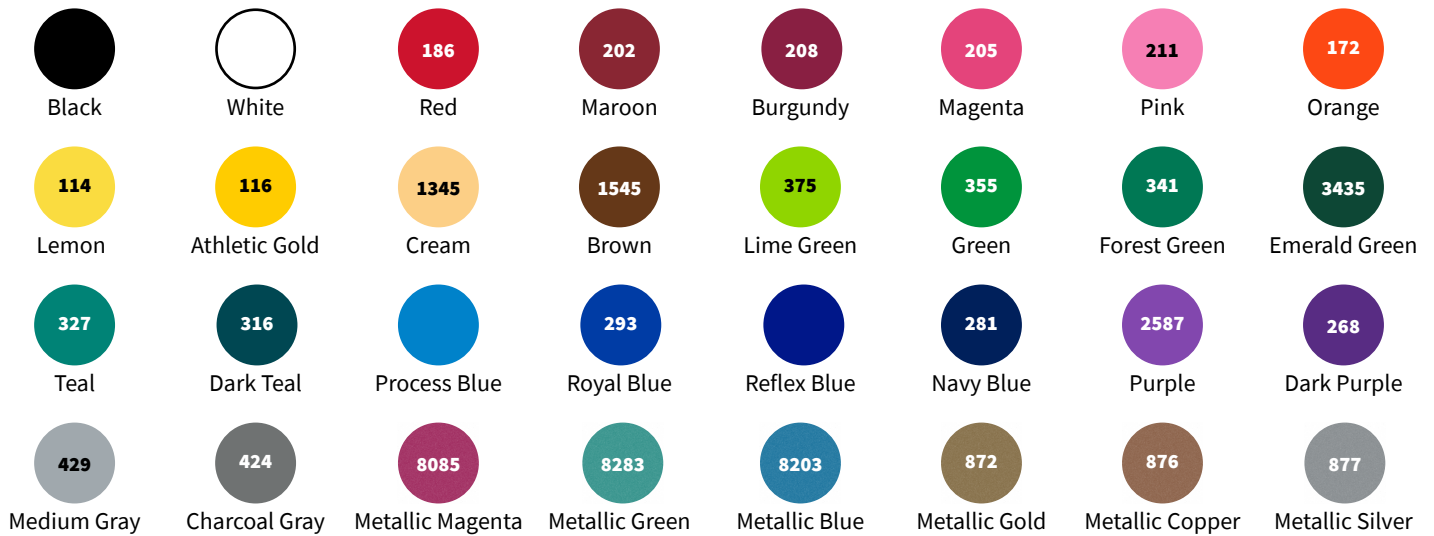

2024 Imprint Colors

for **Screen Print, Pad Print** and **Heat Transfer**

Some of our **legacy colors** are **leaving,***
but we've got the **perfect replacements!**

*If you really loved a discontinued standard imprint color, you can order an imprint color match (additional charges may apply)

if you **ordered** we **suggest**

Seaside Blue 320	●	●	Teal 327
Pink Fluorescent	●	●	Magenta 205
Warm Red 032C	●	●	Red 186
Royal 286	●	●	Royal 293
Brown 476 or 477	●	●	Brown 1545
Metallic Gold 873	●	●	Metallic Gold 872
Kelly Green 356	●	●	Green 355
Orange 151	●	●	Orange 172
Yellow 115 or 102	●	●	Lemon 114
Athletic Gold 123 or 109	●	●	Athletic Gold 116
Light Blue 2995	●	●	Process Blue
Navy 295	●	●	Navy 281
Beige 155	●	●	Cream 1345
Tan 466	●	●	Cream 1345
Gray 422	●	●	Charcoal 424 or Medium Gray 429
Forest Green 343	●	●	Forest Green 341
Jade Green 334	●	●	Teal 327
Kelly Green 348	●	●	Green 355 or Forest Green 341
Maroon 209	●	●	Maroon 202 or Burgundy 208
Orange 021	●	●	Orange 172
Purple 273	●	●	Purple 2587 or Dark Purple 268