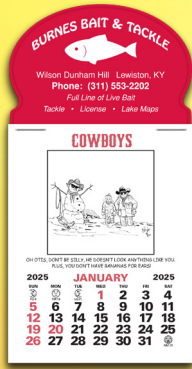

V8879 | Triumph® Calendars Press-N-Stick Standard Calendar
Each month of this lighthearted calendar features a different western-themed comic.

thru 7.1.24 as low as $0.98(c) USD | $1.42(c) CAD | min. 150
after 7.1.24 as low as $1.08(c) USD | $1.57(c) CAD | min. 150
CAD pricing begins in March.

USA PROUD