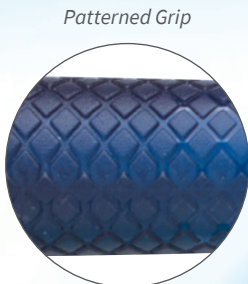

### Dazzling like a gem!

Translucent gemstone colors take center stage with this retractable medium ballpoint pen. Chrome accents enhance the rich hues, while the contoured barrel with patterned grip provides comfort while tackling writing tasks.

Available in aquamarine, garnet red, peridot green, sapphire blue, smoke, or topaz orange.

Make it yours today.

56067	300	500	1000	2500	5000	
	0.70	0.67	0.64	0.61	0.55	5C

“An ultra-affordable pen that **shimmers and shines!**”