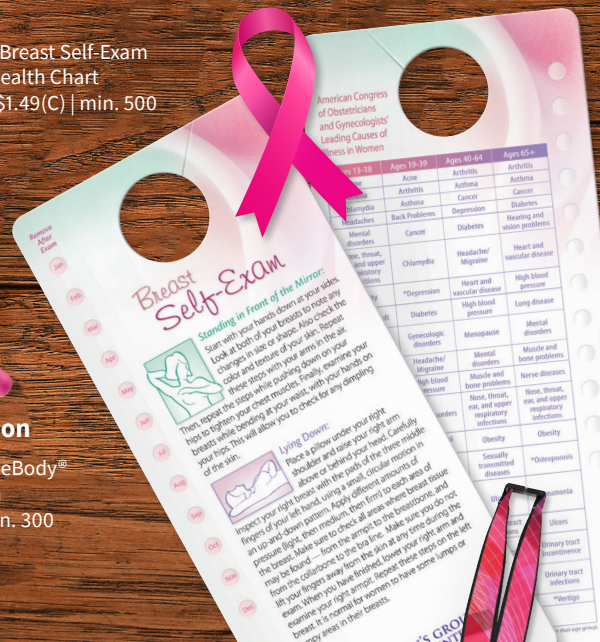

EARLY DETECTION SAVES LIVES

40734 | Breast Self-Exam
& Health Chart
as low as \$1.49(C) | min. 500

classic collection
DCWBGD | Digital WideBody®
Design Grip Pen
as low as \$1.47(C) | min. 300

raise breast cancer awareness with these promotional products