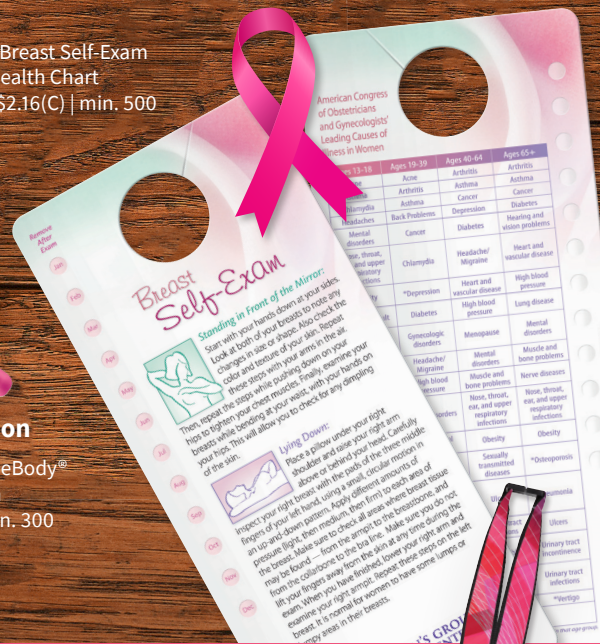

**EARLY
DETECTION
SAVES
LIVES**

40734 | Breast Self-Exam
& Health Chart
as low as \$2.16(C) | min. 500

classic collection
DCWBDG | Digital WideBody®
Design Grip Pen
as low as \$2.13(C) | min. 300

raise breast cancer awareness with these promotional products